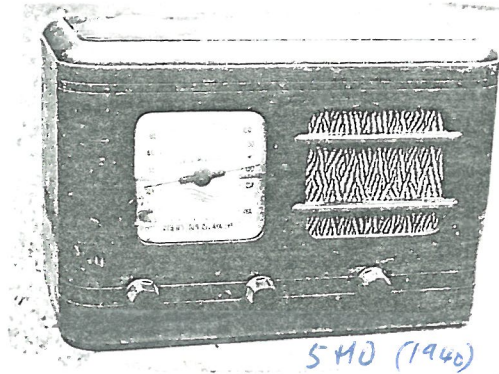

TUBE POSITIONS FOR MODEL 5MD

(19)

Rear