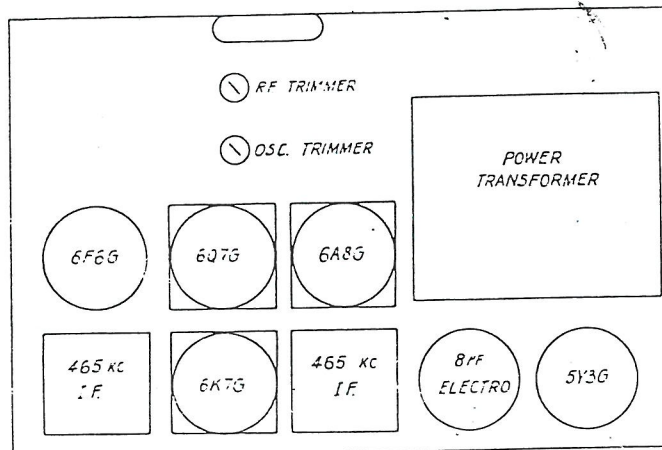

RECEIVER
MODEL 5MO

COLLIER & BEALE LTD.

16th Sept 1940

WELLINGTON

5V PACEMAKER RECEIVER MODEL 5110

SCHEMATIC DIAGRAM

Plate F4 (Construction?)

Mod: reduce excessive output voltage

*Note error in drawing
diode filter res. + cap omitted,
R3*

TUBE POSITIONS FOR MODEL 5MD

(19)

Rear