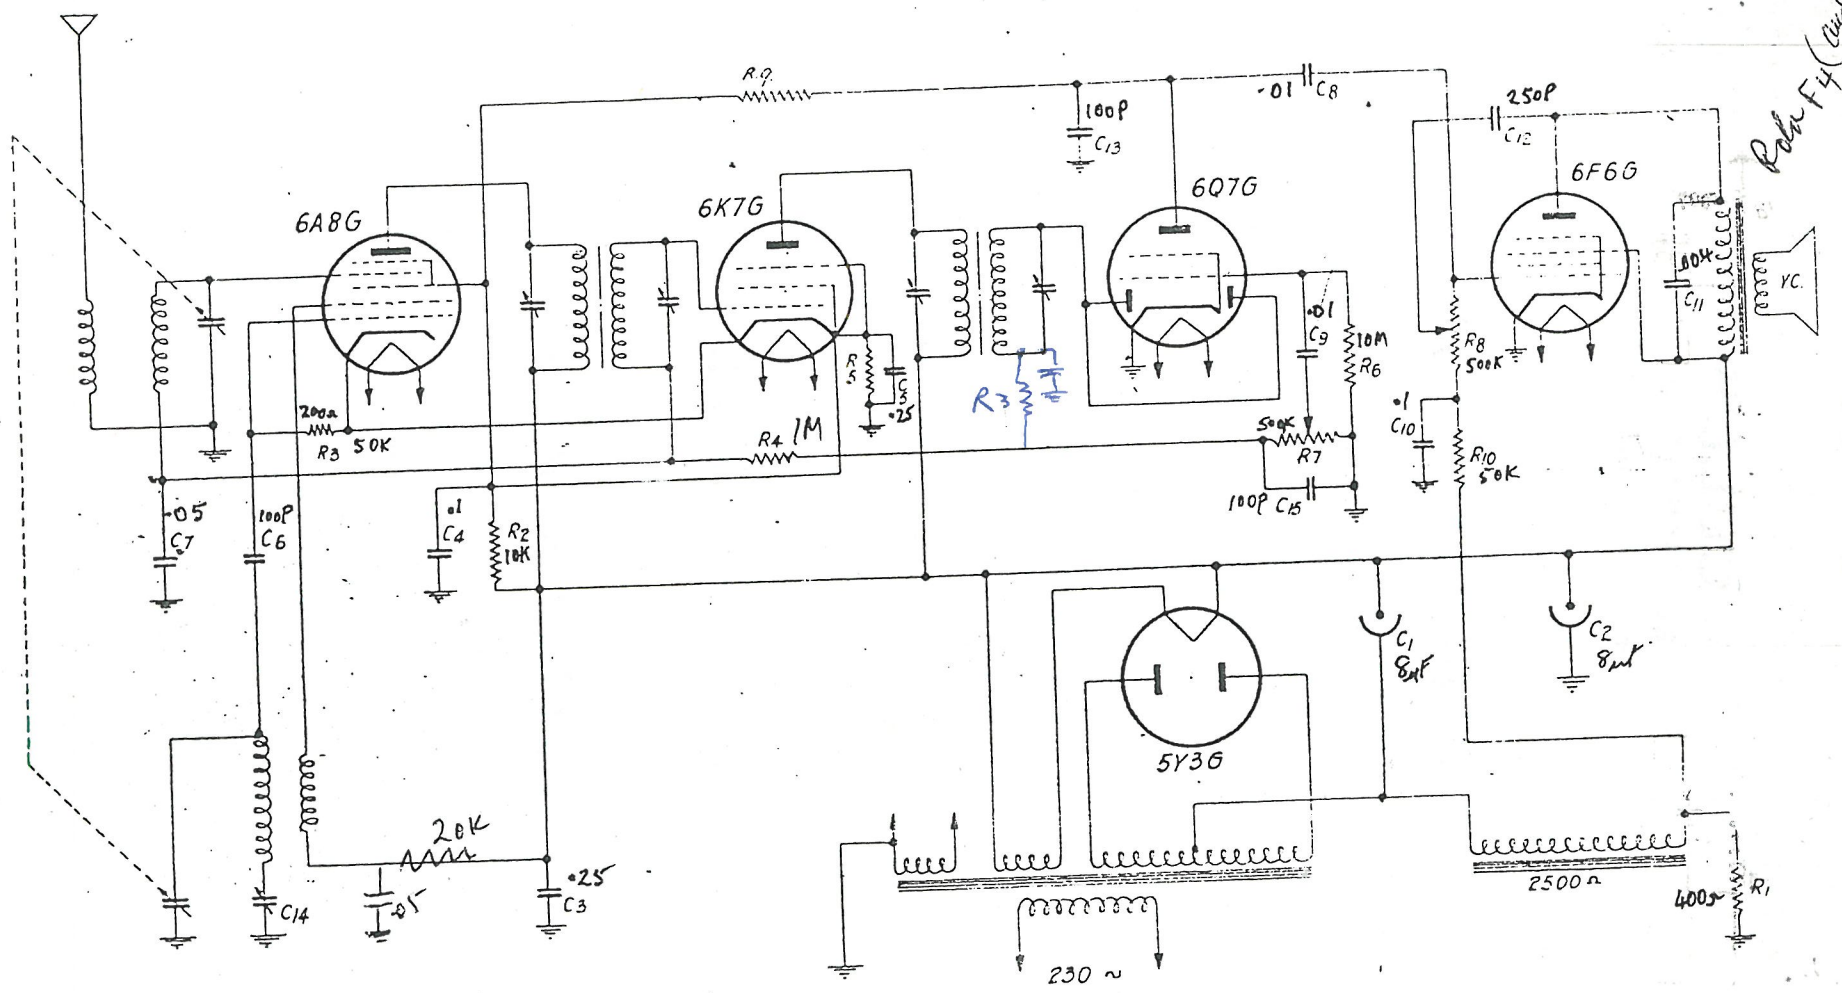

RECEIVER
MODEL 5MO

COLLIER & BEALE LTD.

16th Sept 1940

WELLINGTON

5V PACEMAKER RECEIVER MODEL 5110

SCHEMATIC DIAGRAM

Plate F4 (Construction?)

Mod: reduce excessive output voltage

*Note error in drawing
diode filter res. + cap omitted,
R3*

TUBE POSITIONS FOR MODEL 5MD

(19)

Rear